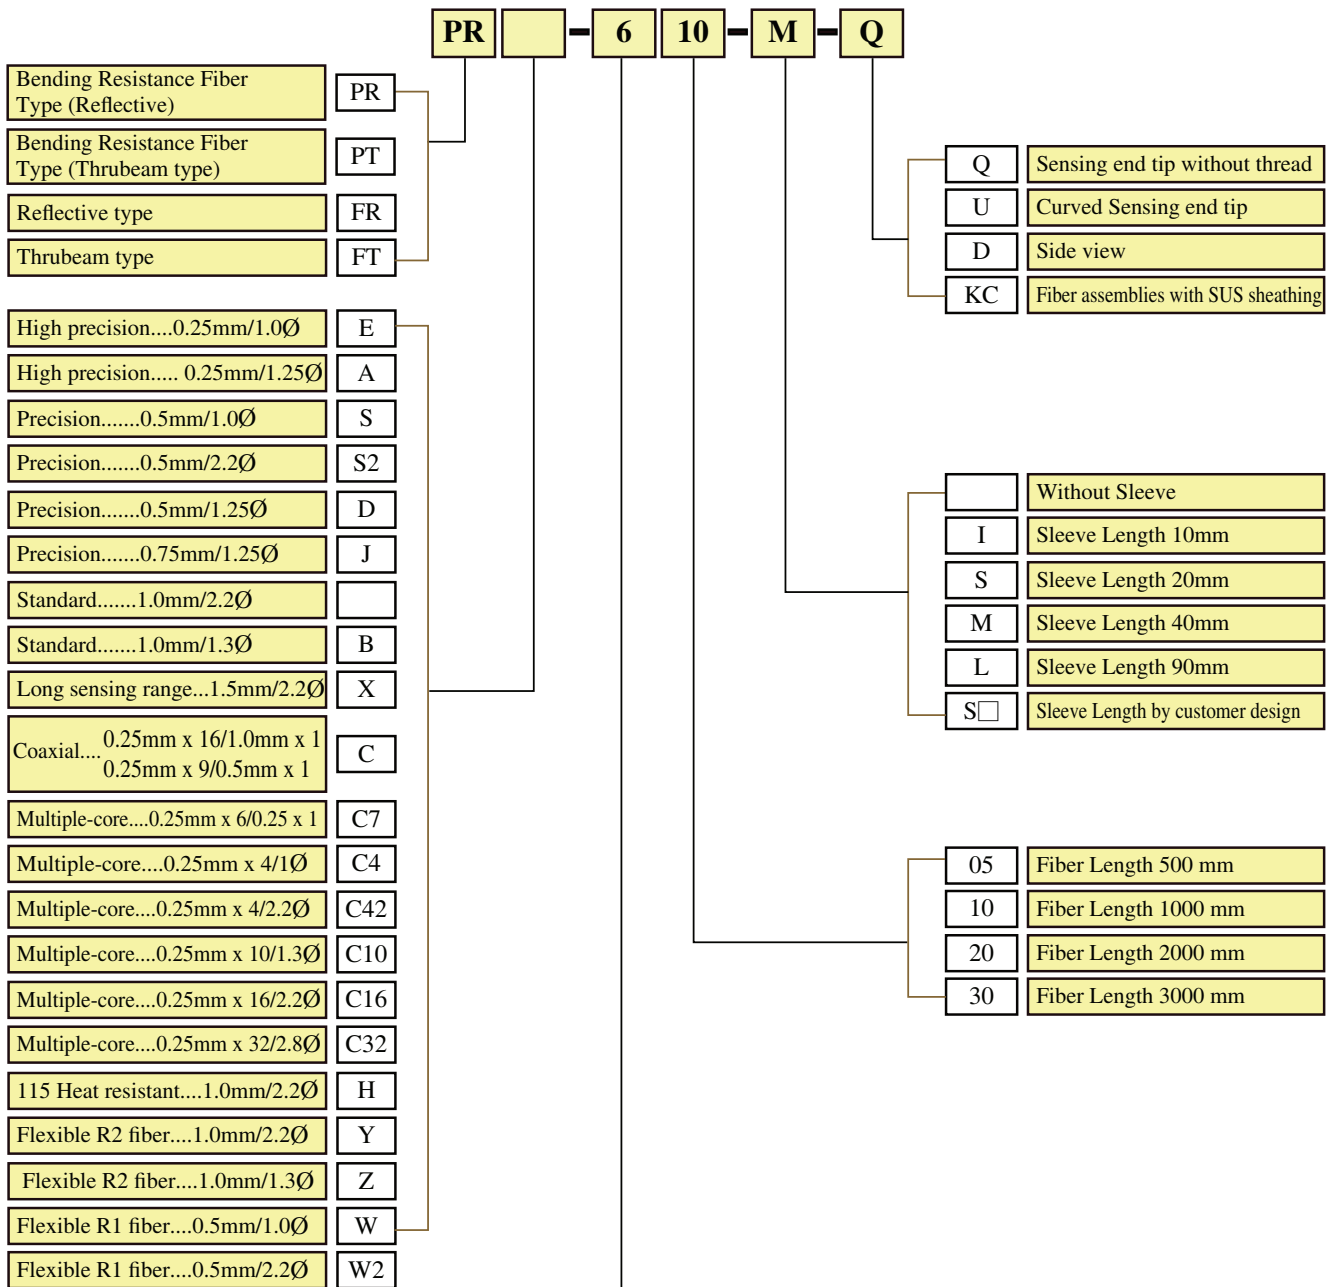

## ◆ Order Information :

Head diameter M6	6
Head diameter Ø5	5
Head diameter M4, Ø4	4
Head diameter M3, Ø3	3
Head diameter Ø2	2
Head diameter Ø1.5, Ø1	1

Fiber
Photo Sensor
Area Sensor
Ultrasonic Sensors
Inductive Proximity Sensor
Capacitive Proximity Sensor
Timer / Counter
Others
Accessories