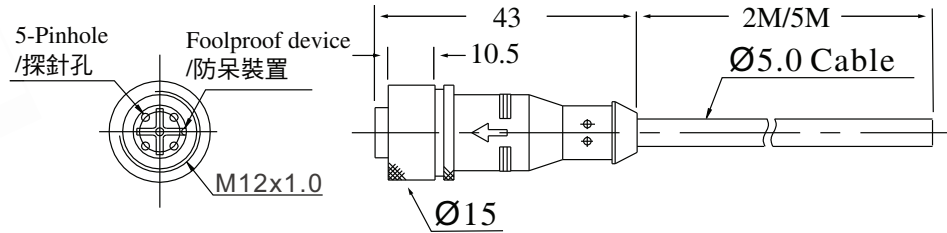

Photo Sensor
Area Sensor
Inductive Proximity Sensor
Capacitive Proximity Sensor
Timer / Counter
Others
Accessories

• M124QD-PUR-2M

• M125R-PUR-2M / M125R-PUR-5M

• EE-1001

• EE-1006