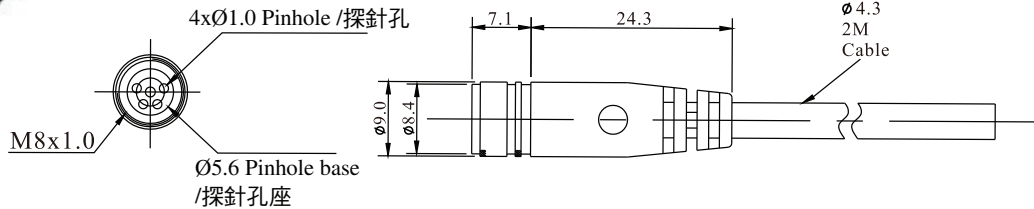

• M83R-2M-PVC

Inductive Proximity Sensor

• M83R-2M-PUR-BLK

Capacitive Proximity Sensor

Timer / Counter

• M84R-PUR-2M

Others

Accessories