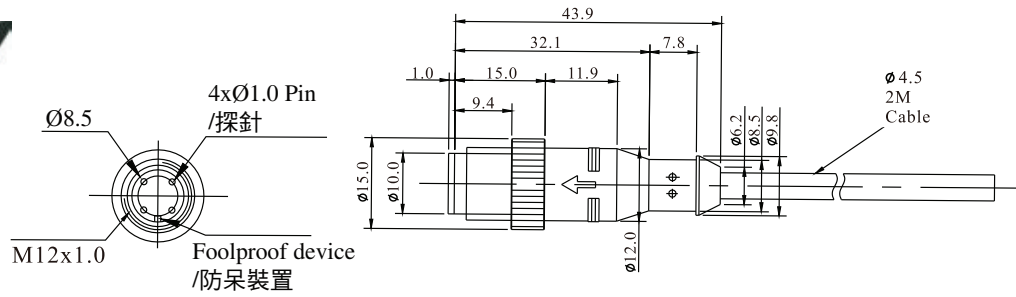

Photo Sensor
Area Sensor
Inductive Proximity Sensor
Capacitive Proximity Sensor
Timer / Counter
Others
Accessories

• M124QD-PUR-2M

• M125R-PUR-2M / M125R-PUR-5M