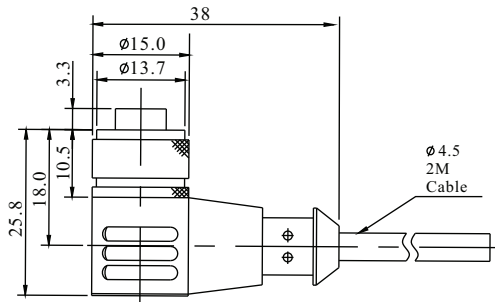

• M83RSW-PUR-1MB

• M624PF2

• M124R-PVC-2M

• M124RL-PVC-2M

• M123RL-PUR-5M-PNP
• M123RL-PUR-5M-NPN

NPN-TYPE

PNP-TYPE

Photo Sensor
Area Sensor
Inductive Proximity Sensor
Capacitive Proximity Sensor
Timer / Counter
Others
Accessories