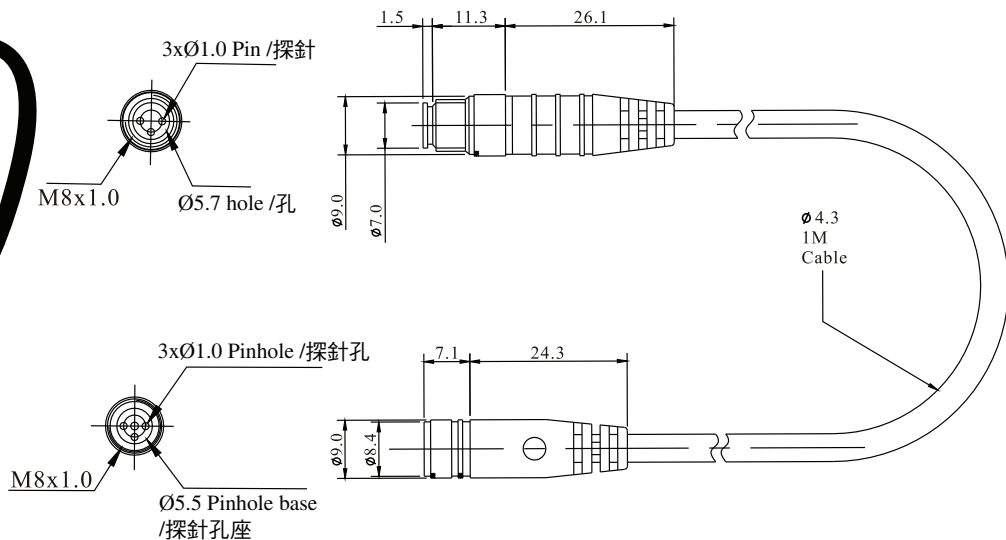

• M83R-2M-PVC

Inductive Proximity Sensor

• M83R-2M-PUR-BLK

Capacitive Proximity Sensor

Timer / Counter

• M84R-PUR-2M

Others

Accessories

• M83RSW-PUR-1MB

• M624PF2

• M124R-PVC-2M

• M124RL-PVC-2M

• M123RL-PUR-5M-PNP
• M123RL-PUR-5M-NPN

NPN-TYPE

PNP-TYPE

Photo Sensor
Area Sensor
Inductive Proximity Sensor
Capacitive Proximity Sensor
Timer / Counter
Others
Accessories