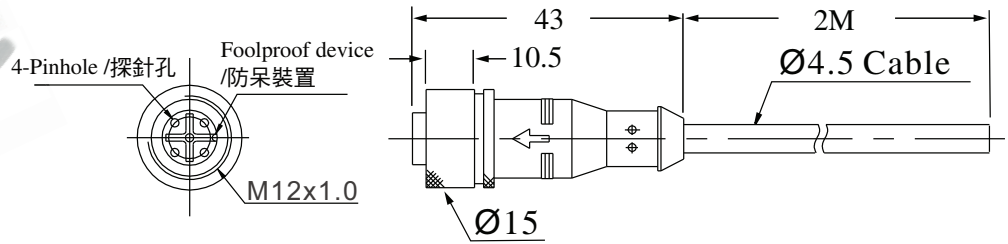

• M624PF2

• M124R-PVC-2M

• M124RL-PVC-2M

• M123RL-PUR-5M-PNP
• M123RL-PUR-5M-NPN

NPN-TYPE

PNP-TYPE

Photo Sensor
Area Sensor
Inductive Proximity Sensor
Capacitive Proximity Sensor
Timer / Counter
Others
Accessories