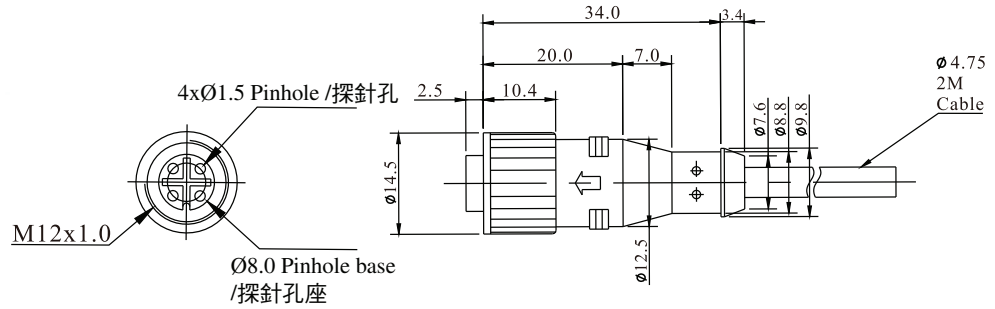

• M624PF2

• M124R-PVC-2M