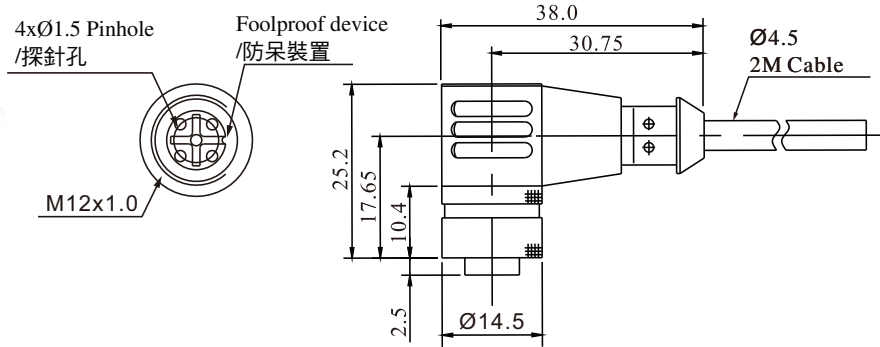

• M83RSW-PUR-1MB

• M624PF2

• M124R-PVC-2M

• M124RL-PVC-2M

• M123RL-PUR-5M-PNP
• M123RL-PUR-5M-NPN

NPN-TYPE

PNP-TYPE

Photo Sensor
Area Sensor
Inductive Proximity Sensor
Capacitive Proximity Sensor
Timer / Counter
Others
Accessories