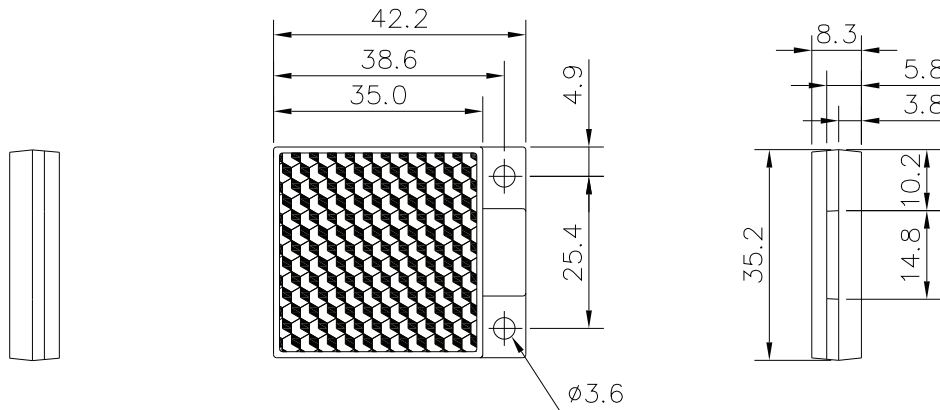

- RR- 01 Reflectors / 鏡片