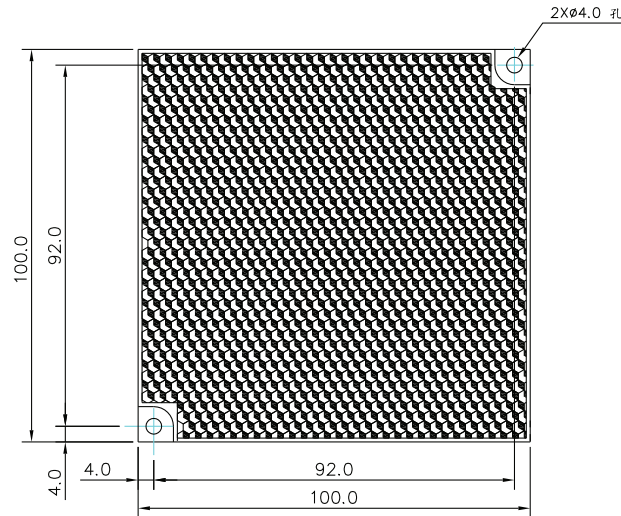

Photo Sensor
Area Sensor
Inductive Proximity Sensor
Capacitive Proximity Sensor
Timer / Counter
Others
Accessories

◆ Dimensions / 尺寸圖 :

• 2RA18- 90A Right Angle Reflector/ 直角反射鏡

• CTR10 Reflectors / 鏡片

Thickness 6 mm