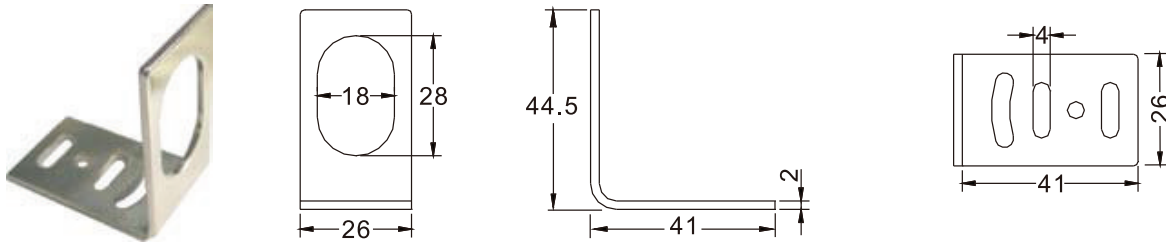

Photo Sensor

Area Sensor

Inductive Proximity Sensor

Capacitive Proximity Sensor

Timer / Counter

Others

Accessories

◆ Dimensions / 尺寸圖 :

• MF-01 Mounting Bracket / MF-01 固定架

• PK-M001 Mounting Bracket / PK-M001 固定架

• R3JK-M001 Mounting Bracket / RJ3K-M001 固定架

• OAP-M008 Mounting Bracket / OAP-M008 固定架

• OAP-M016 Mounting Bracket / OAP-M016 固定架

Photo Sensor
Area Sensor
Inductive Proximity Sensor
Capacitive Proximity Sensor
Timer / Counter
Others
Accessories

◆ Dimensions / 尺寸圖 :

- 2RA18- 90A Right Angle Reflector/ 直角反射鏡

- CTR10 Reflectors / 鏡片

Thickness 6 mm