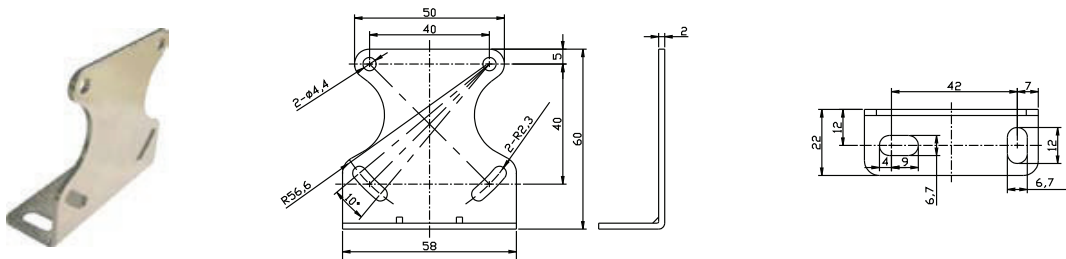

Photo Sensor

Area Sensor

Inductive Proximity Sensor

Capacitive Proximity Sensor

Timer / Counter

Others

Accessories

◆ Dimensions / 尺寸圖 :

• MF-01 Mounting Bracket / MF-01 固定架

• PK-M001 Mounting Bracket / PK-M001 固定架

• R3JK-M001 Mounting Bracket / RJ3K-M001 固定架

• OAP-M008 Mounting Bracket / OAP-M008 固定架

• OAP-M016 Mounting Bracket / OAP-M016 固定架

Photo Sensor
Area Sensor
Inductive Proximity Sensor
Capacitive Proximity Sensor
Timer / Counter
Others
Accessories

◆ Dimensions / 尺寸圖 :

- 2RA18- 90A Right Angle Reflector/ 直角反射鏡

- CTR10 Reflectors / 鏡片

Thickness 6 mm