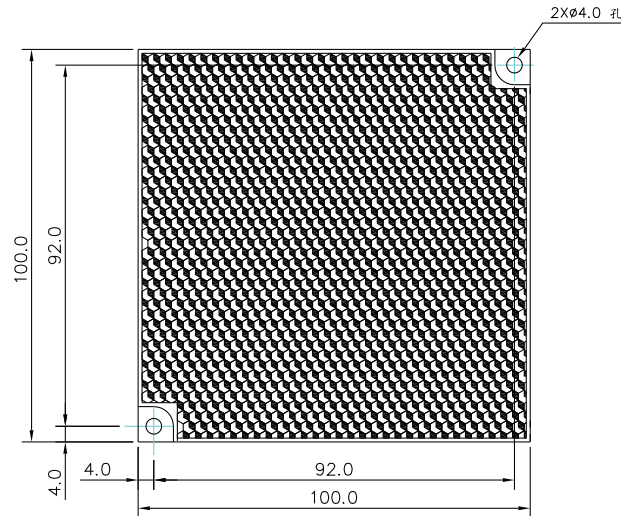

Photo Sensor
Area Sensor
Inductive Proximity Sensor
Capacitive Proximity Sensor
Timer / Counter
Others
Accessories

◆ Dimensions / 尺寸圖 :

- 2RA18- 90A Right Angle Reflector/ 直角反射鏡

- CTR10 Reflectors / 鏡片

Thickness 6 mm