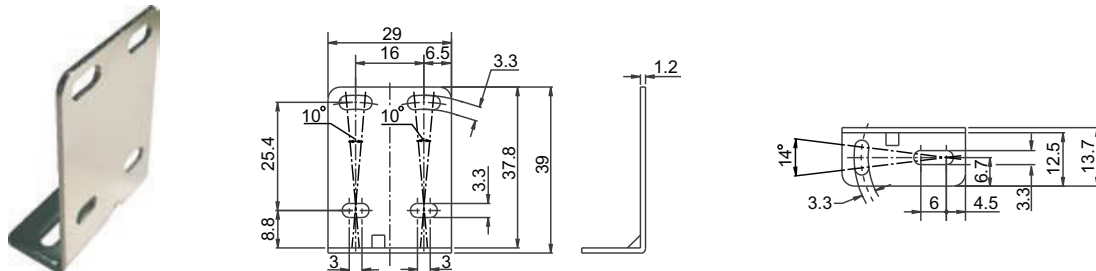

Photo Sensor

Area Sensor

Inductive Proximity Sensor

Capacitive Proximity Sensor

Timer / Counter

Others

Accessories

◆ Dimensions / 尺寸圖 :

• MF-01 Mounting Bracket / MF-01 固定架

• PK-M001 Mounting Bracket / PK-M001 固定架

• R3JK-M001 Mounting Bracket / RJ3K-M001 固定架

• OAP-M008 Mounting Bracket / OAP-M008 固定架

• OAP-M016 Mounting Bracket / OAP-M016 固定架

Photo Sensor
Area Sensor
Inductive Proximity Sensor
Capacitive Proximity Sensor
Timer / Counter
Others
Accessories

◆ Dimensions / 尺寸圖 :

- 2RA18- 90A Right Angle Reflector/ 直角反射鏡

- CTR10 Reflectors / 鏡片

Thickness 6 mm