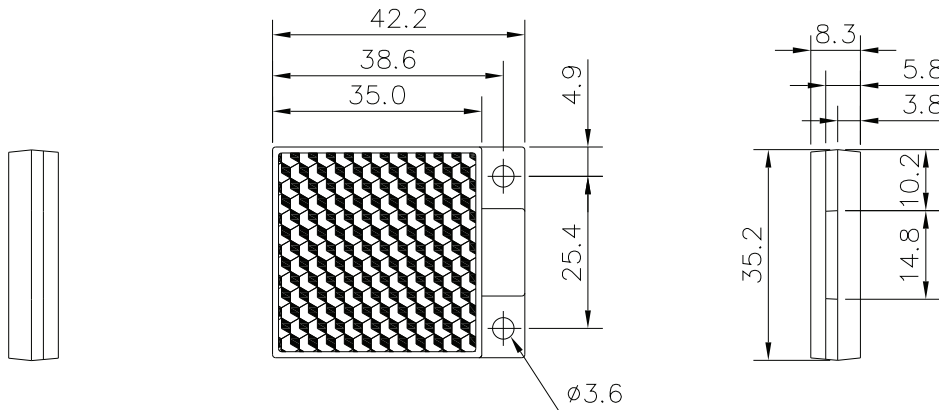

• RR- 01 Reflectors / 鏡片